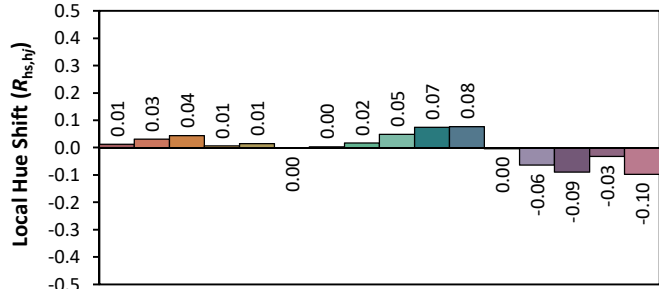

IES TM-30-18 Color Rendition Report

Source: XOB32 9027
 Date: 6/3/2020

Manufacturer: Xicato
 Model: XOB32

Notes: This is a recommended method for displaying IES TM-30-18 information.

x 0.4539
 y 0.4055
 u' 0.2609
 v' 0.5245