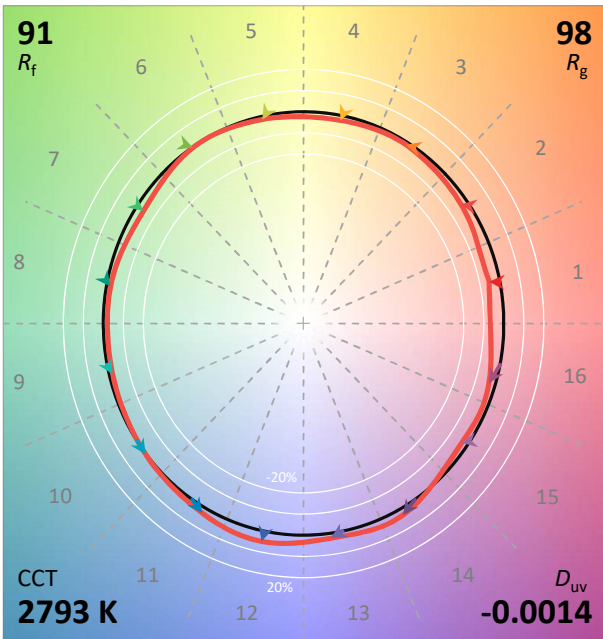

IES TM-30-18 Color Rendition Report

Source: XOB32 9027
 Date: 6/3/2020

Manufacturer: Xicato
 Model: XOB32

Notes: This is a recommended method for displaying IES TM-30-18 information.

x 0.4539
 y 0.4055
 u' 0.2609
 v' 0.5245