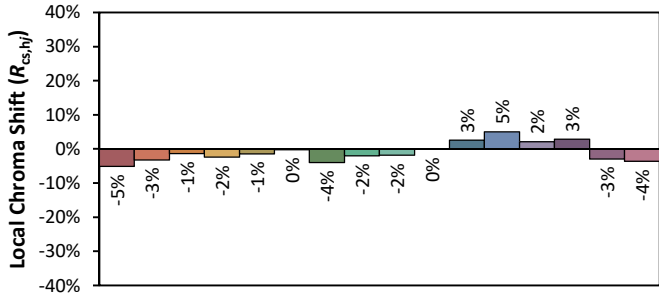

IES TM-30-18 Color Rendition Report

Source: XOB32 9027
 Date: 6/3/2020

Manufacturer: Xicato
 Model: XOB32

Notes: This is a recommended method for displaying IES TM-30-18 information.

x 0.4539
 y 0.4055
 u' 0.2609
 v' 0.5245