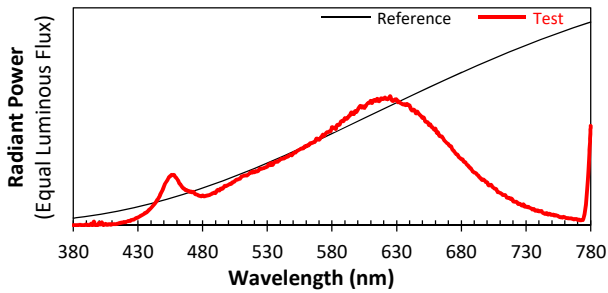

IES TM-30-18 Color Rendition Report

Source: XOB32 9027
 Date: 6/3/2020

Manufacturer: Xicato
 Model: XOB32

Notes: This is a recommended method for displaying IES TM-30-18 information.

x 0.4539
 y 0.4055
 u' 0.2609
 v' 0.5245