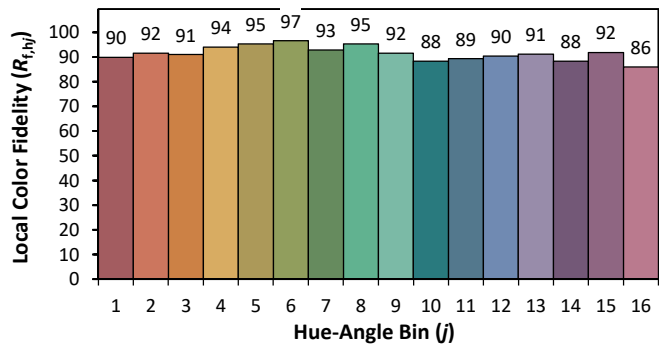

IES TM-30-18 Color Rendition Report

Source: XOB32 9027
 Date: 6/3/2020

Manufacturer: Xicato
 Model: XOB32

Notes: This is a recommended method for displaying IES TM-30-18 information.

x 0.4539
 y 0.4055
 u' 0.2609
 v' 0.5245