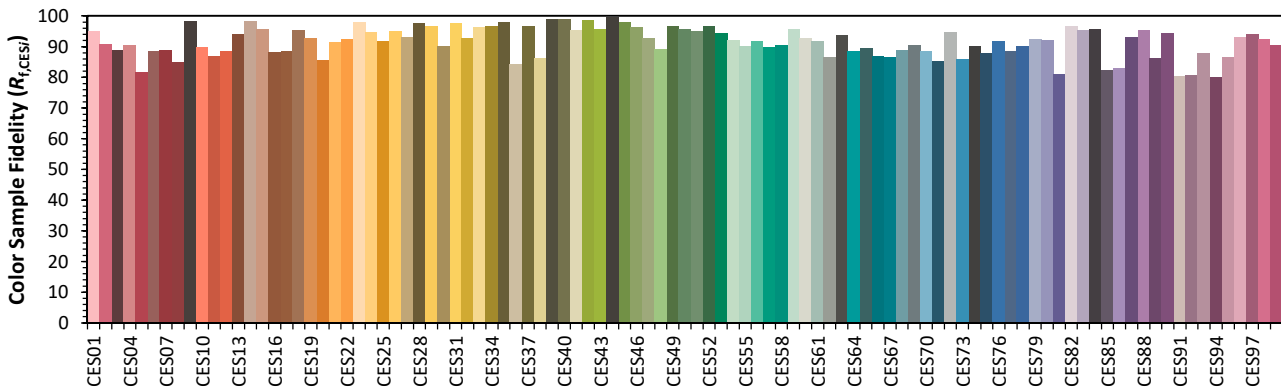

IES TM-30-18 Color Rendition Report

Source: XOB32 9027
 Date: 6/3/2020

Manufacturer: Xicato
 Model: XOB32

Notes: This is a recommended method for displaying IES TM-30-18 information.

x 0.4539
 y 0.4055
 u' 0.2609
 v' 0.5245